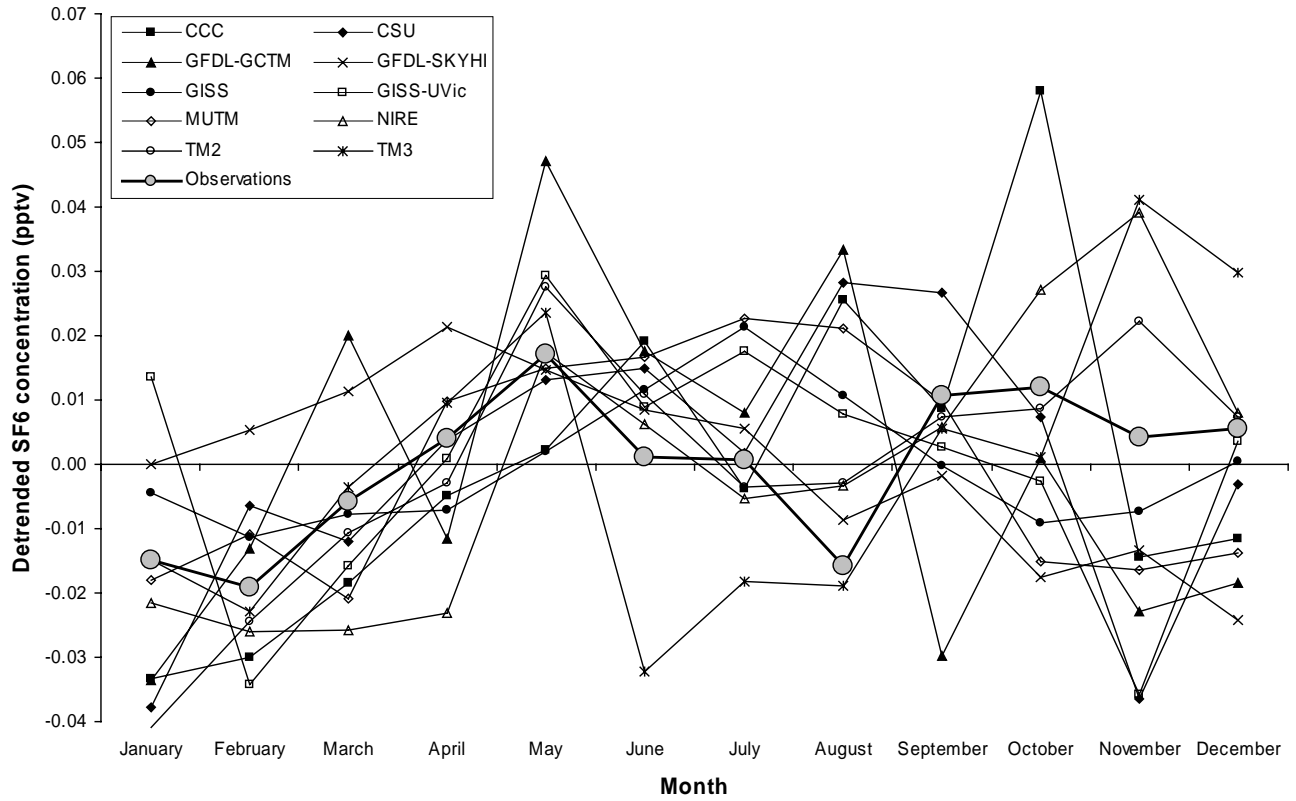

Figure 9a. Detrended SF<sub>6</sub> Seasonal Cycle: Izana

Figure 9b. Detrended SF<sub>6</sub> Seasonal Cycle: Neumayer